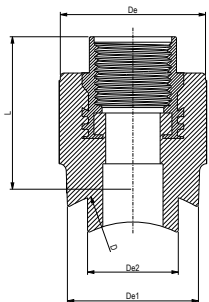

מק"ט	SDR	Ø uscita יציאה	per tubo לצינור	D	De	De1	De2	מחיר
				mm	mm	mm	mm	pz
652000	5	F½"	40	40,0	40,0	36,0	25,0	₪44.29
652002	5	F¾"	40	40,0	45,0	36,0	25,0	₪55.71
652004	5	F½"	50	50,0	40,0	36,0	25,0	₪44.29
652006	5	F¾"	50	50,0	45,0	36,0	25,0	₪55.71
652008	5	F½"	63 75	69,0	40,0	36,0	25,0	₪44.29
652010	5	F¾"	63 75	69,0	45,0	36,0	25,0	₪55.71
652013	5	F½"	90 110 125	108,0	40,0	36,0	25,0	₪44.29
652015	5	F¾"	90 110 125	108,0	45,0	36,0	25,0	₪55.71
652036	5	F½"	160 200	180,0	40,0	36,0	25,0	₪92.86
652038	5	F¾"	160 200	180,0	45,0	36,0	25,0	₪110.00