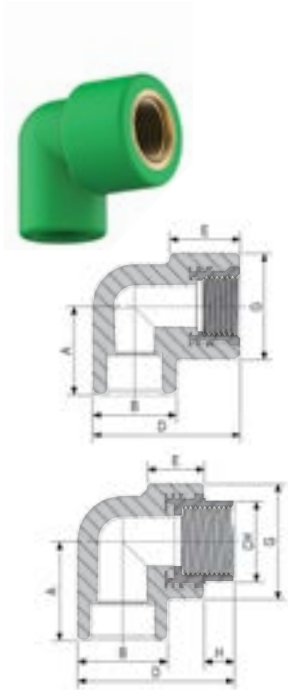

מתאם הברגה פנימית זוויתי

מק"ט	DN / OD	SDR	A	B	D	E	G	מחיר
			mm	mm	mm	mm	mm	
67008	F½"-20	5	32,0	29,5	51,8	25,0	38,0	₪28.57
67009	F½"-25	5	32,0	34,5	54,3	26,0	38,0	₪27.71
67010	F¾"-25	5	37,0	34,5	54,3	26,0	45,0	₪43.14
67011	F¾"-20	5	37,0	34,5	54,3	26,0	45,0	₪43.71
67013	F¾"-32	5	48,0	43,5	61,3	26,5	56,0	₪50.28

מק"ט	DN / OD	SDR	A	B	D	E	G	H	מחיר
			mm	mm	mm	mm	mm	mm	
67014	F1"-32	5	48,0	43,5	75,8	28,0	56,0	14,5	₪100.57