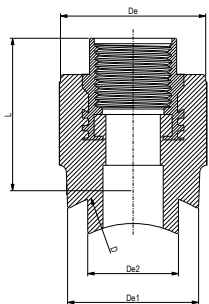

מק"ט	Ø uscita יציאה	per tubo לצינור	A	B	D	R	מחיר
			mm	mm	mm	mm	
651045	110	500 560	164,0	125,0	58,0	425,0	*
651047	110	630	164,0	125,0	58,0	425,0	*
651046	125	400	164,0	125,0	58,0	425,0	*
651048	125	450 500	164,0	125,0	58,0	425,0	*
651049	125	560 630	164,0	125,0	58,0	425,0	*